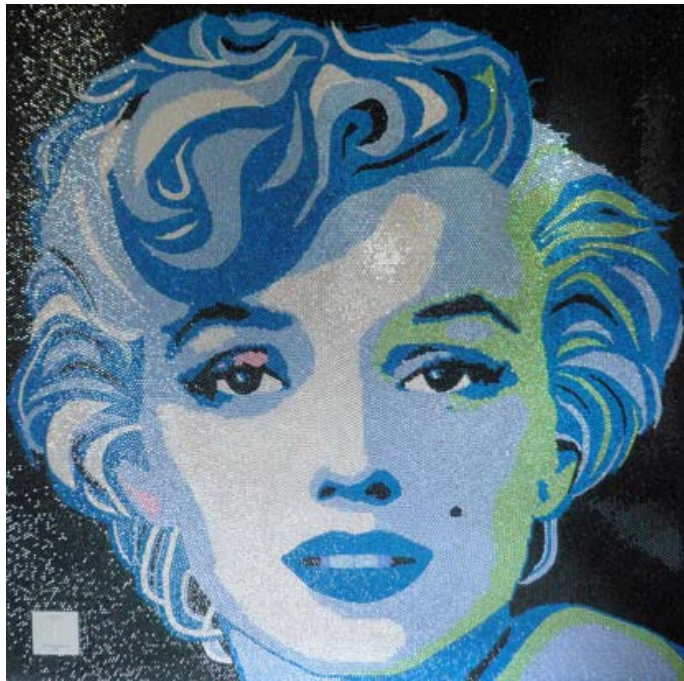

Follow this blog

34
Top Blogs WIKIC
Design

SHORTLISTED BY THE MYDECO JUDGES.

mydeco.com

email: michaela@pargy.co.uk